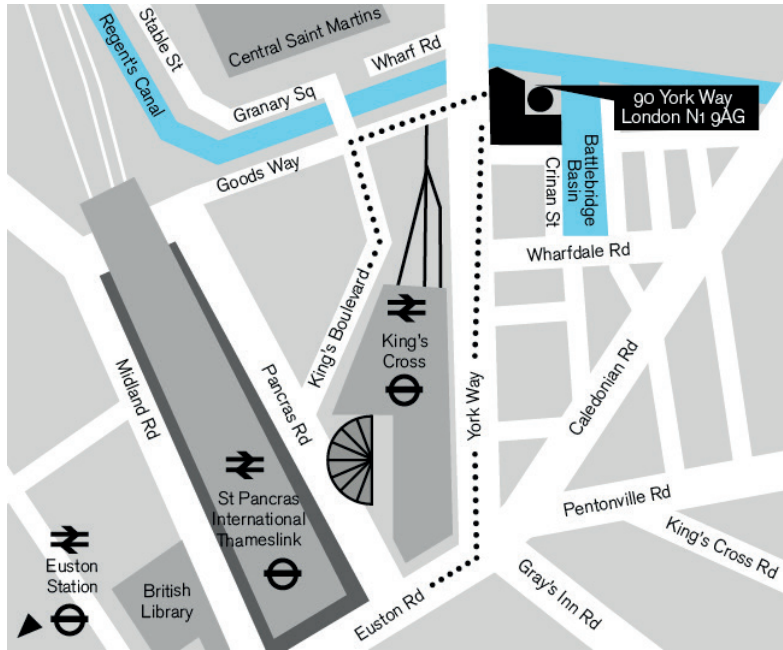

Travel information

**Kings Place
90 York Way
London
N1 9AG**

Kings Place
is situated just a few minutes' walk from King's Cross and St. Pancras stations in London.

Public transport

Journeyplanner.tfl.gov.uk provides live travel updates and options on how to reach Kings Place quickly and accurately. You may also call London Travel Information on 0343 222 1234.

Tube

The nearest tube station is King's Cross St. Pancras, on the Circle, Metropolitan, Hammersmith & City, Piccadilly, Northern and Victoria lines. The station has step-free access from the platform to the street level. From the tube station the quickest way to Kings Place is via the new King's Boulevard. You may also walk up York Way.

Train

King's Cross St. Pancras and Euston are the nearest mainline railway stations. Eurostar travellers arrive at St Pancras International.

Bus

The bus route to York Way is the 390. Other services running to nearby King's Cross St. Pancras are bus routes 10, 17, 30, 45, 46, 59, 63, 73, 91, 205, 214, 259 and 476.

Taxi

Visitors can pick up taxis either on York Way and the streets immediately surrounding Kings Place or at the taxi ranks at King's Cross and St. Pancras Stations.